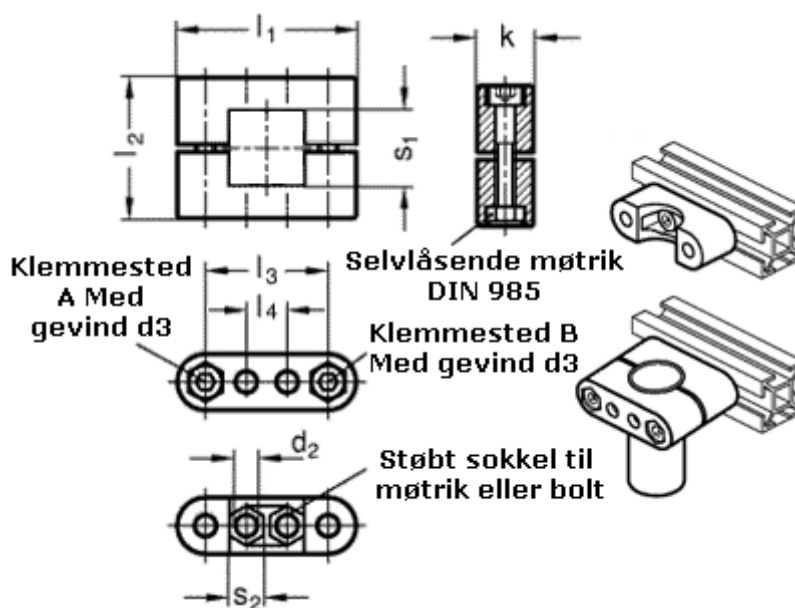

Article number: 20231V302SW

Description: E+G
Tube supports GN231-V30-22-SW

Measures

$d_2 = 8.5$

$s_2 = 13$

$d_3 = M 8$

$k = 22$

$l_1 = 70$

$l_2 = 55$

$l_3 = 48$

$l_4 = 16$

$s_1 = 30$